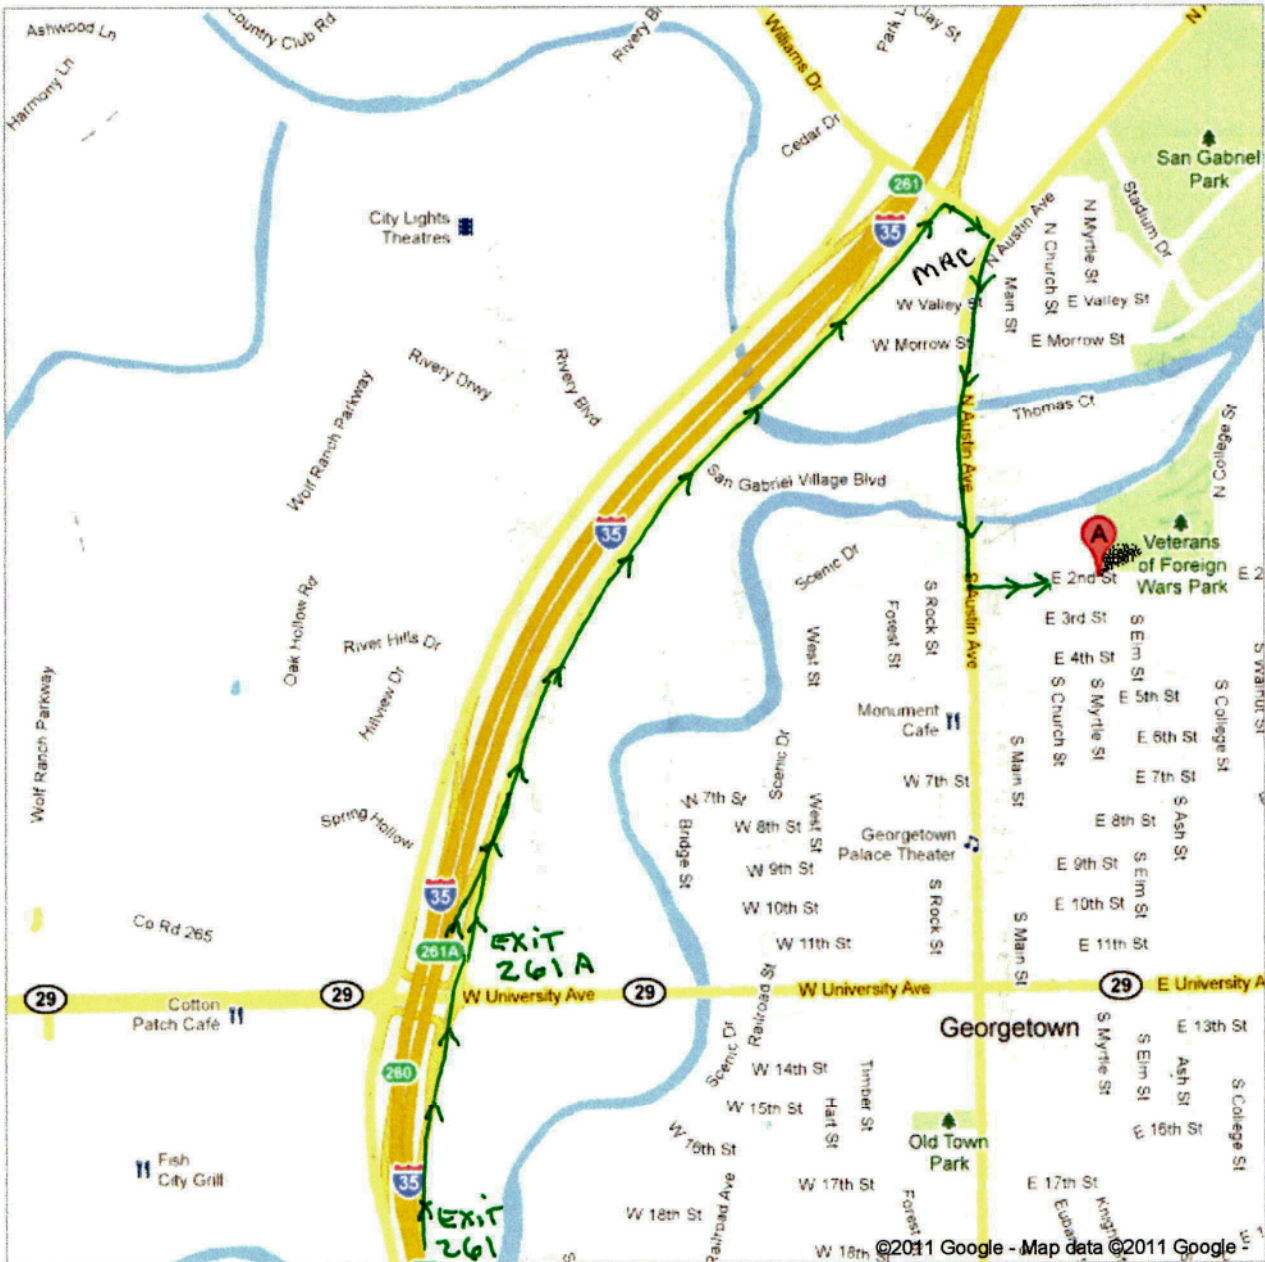

Georgetown Youth Softball

Address 301 E 2nd St
Georgetown, TX 78626

GYGSA

Get Google Maps on your phone

Text the word "GMAPS" to 466453

From Austin

I-35 North to Georgetown

Exit 261 or 261A to Williams Dr.

Turn right at the McDonalds on Williams Dr.

Turn right onto N. Austin Ave

Cross the bridge & turn left on 2nd St